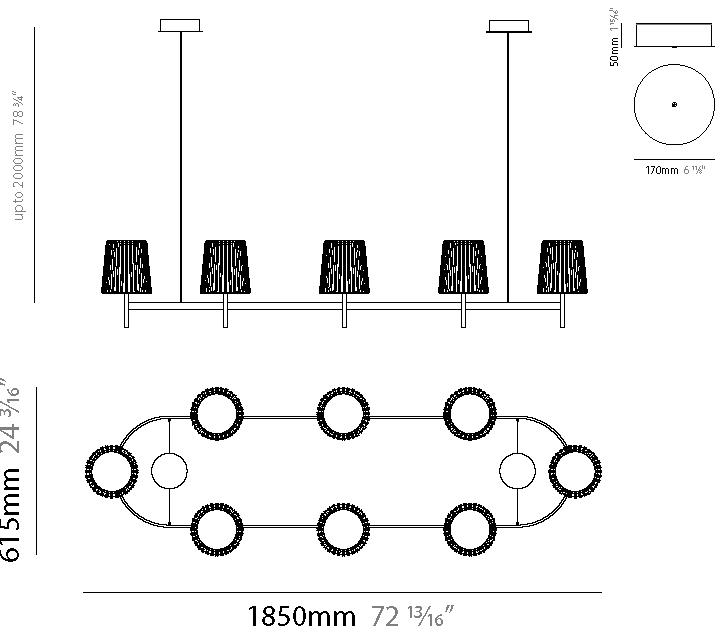

JULIA OVAL SUSPENSION

D101674-

base number   Finish
Options

1. To build a product code in our configurator select the specify button on the base model # product page
2. To build a manual product code on this datasheet choose from the options listed below in blue font and add the suffix to the base model #

GENERAL

Series: Julia
Subseries: Julia Oval
Partner: Quasar
Division: Design
Installation: Suspension
Product Type: Chandelier
Mounting Location: Ceiling

PHYSICAL

Shape: Oval
Length (mm): 1850
Length (in): 72 ¹³/₁₆
Width (mm): 600
Width (in): 23 ⁵/₈
Height (mm): 350
Height (in): 13 ³/₄
Max. Overall Height (mm): 2350
Max. Overall Height (in): 92 ¹/₂
Diffuser: Stainless Steel / Brass & Transparent
[Fixture Finish: PCH / BRA](#)
Fixture Material: Metal
Cable Details: 2000mm Cable

ELECTRICAL

Number of Lamps: 8
Lamp Type: LED Retrofit
Lamp Shape: B10
Bulb Included: Bulb Not Included
Total Output Wattage (W): 32
Max. Wattage Per Lamp (W): 4
Lamp Base: E12
Input Voltage (V): 120
Lamp Voltage (V): 120

LED

OPTICAL

RATINGS AND CERTIFICATIONS

Certified By: Certified for North American Standards
IP rating: IP20