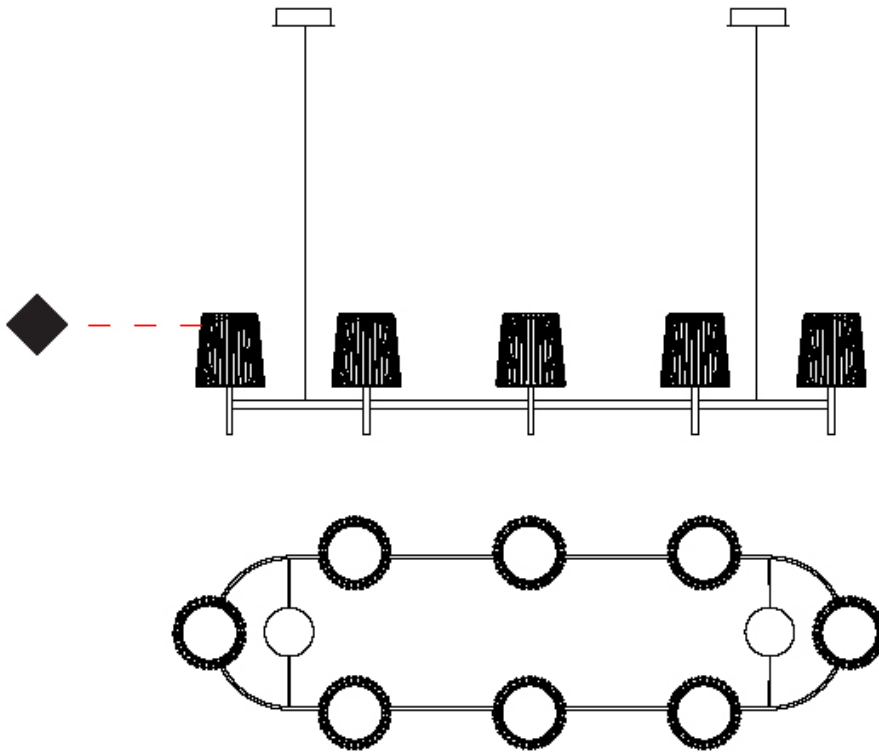

JULIA OVAL SUSPENSION

D101674-

PROJECT	_____
TYPE	_____
SPECIFIER	_____
QUANTITY	_____
DATE	_____