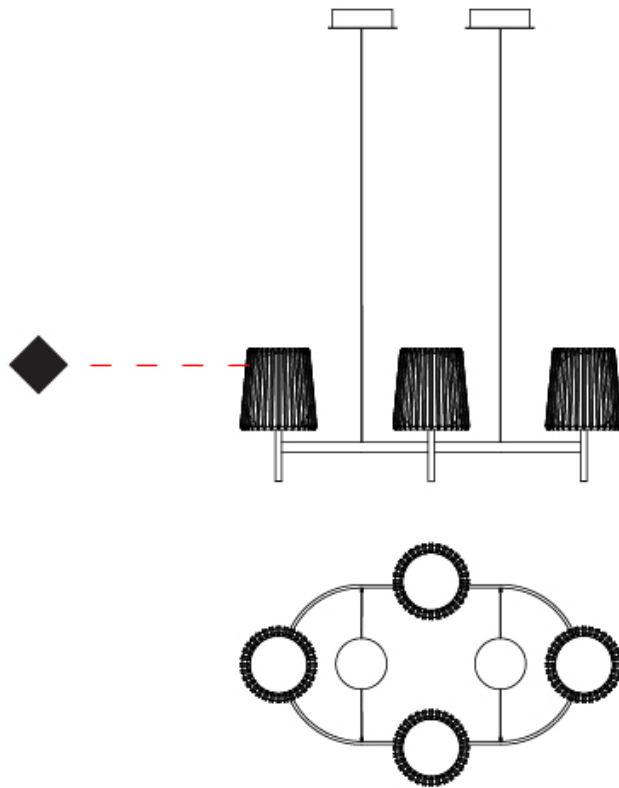

JULIA OVAL SUSPENSION

D101755-

PROJECT _____

TYPE _____

SPECIFIER _____

QUANTITY _____

DATE _____

D