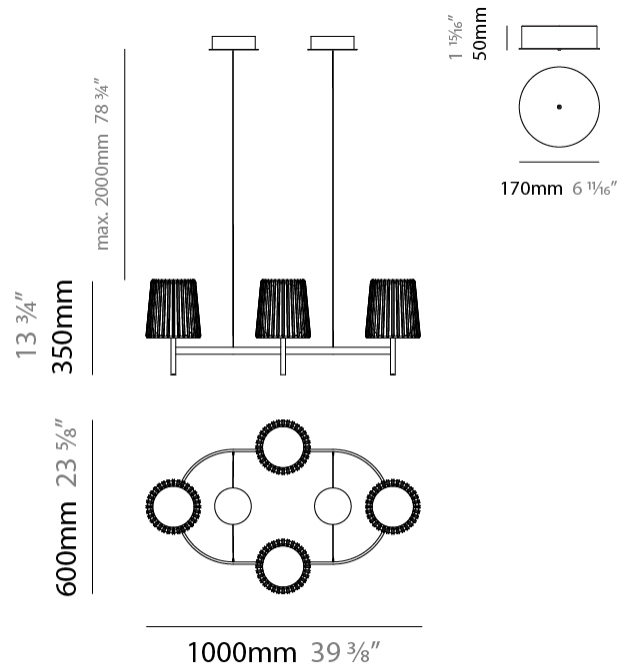

JULIA OVAL SUSPENSION

D101755-

base number Finish
Options

PROJECT
TYPE
SPECIFIER
QUANTITY
DATE

1. To build a product code in our configurator select the specify button on the base model # product page
2. To build a manual product code on this datasheet choose from the options listed below in blue font and add the suffix to the base model #

GENERAL

Series: Julia
Subseries: Julia Oval
Partner: Quasar
Division: Design
Installation: Suspension
Product Type: Chandelier
Mounting Location: Ceiling

PHYSICAL

Shape: Oval
Length (mm): 1000
Length (in): 39 3/8
Width (mm): 600
Width (in): 23 5/8
Height (mm): 350
Height (in): 13 3/4
Max. Overall Height (mm): 2350
Max. Overall Height (in): 92 1/2
Diffuser: Stainless Steel / Brass & Transparent
Fixture Finish: PCH / BRA
Fixture Material: Metal
Cable Details: 2000mm Cable

ELECTRICAL

Number of Lamps: 4
Lamp Type: LED Retrofit
Lamp Shape: B10
Bulb Included: Bulb Not Included
Total Output Wattage (W): 16
Max. Wattage Per Lamp (W): 4
Lamp Base: E12
Input Voltage (V): 120
Lamp Voltage (V): 120

LED

OPTICAL

RATINGS AND CERTIFICATIONS

Certified By: Certified for North American Standards
IP rating: IP20